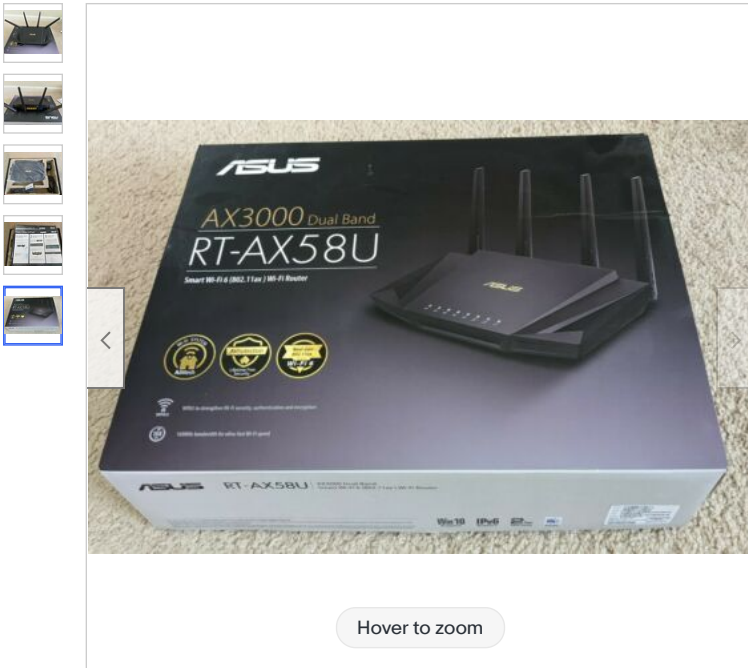

Search for anything

All Categories ▾ ▾

Back to previous page | Listed in category: Electronics > Computers, Tablets & Network Hardware > Routers & Home Network Equipment > Home Network Wireless Routers

You've received payment for this item. | [Leave feedback](#)

- [Print another label](#)
- [Sell a similar item](#)
- [Contact buyer](#)
- [View order details](#)
- [Relist](#)
- [View purchased item](#)
- [Make a second chance offer](#)

Listing info

High bidder ID: [herringtonelectronics](#) (992 ★) 100%
Duration: 5 days
Start time: May 01, 2022 11:06:11 PDT
Start price: US $0.99

ASUS RT-AX58U AX3000 Dual Band Gaming WIFI 6 Wireless Router w/ Original Box

Condition: **Used**
: "Works perfect. No scuffs/scratches whatsoever."

Ended: May 06, 2022, 2:06PM

Winning bid: **US $74.60** [10 bids]

Shipping: **US $10.55** Expedited Shipping |

[See details](#)

Located in: Summerville, South Carolina, United States

Delivery: Estimated between **Tue, Jun 21** and **Wed, Jun 22** to 29485 ⓘ

Returns: Seller does not accept returns |

[See details](#)

Payments:

Earn up to 5x points when you use your eBay Mastercard®. [Learn more](#)

Shop with confidence

eBay Money Back Guarantee
Get the item you ordered or your money back. [Learn more](#)

Seller information

[atomicinternet](#) (656 ★)

100% Positive feedback

[Contact seller](#)

[See other items](#)

Hover to zoom

[Sell now](#)

Description

Shipping and payments

eBay item number: 2031

Seller assumes all responsibility for this listing.

Item specifics

Condition: **Used: ⓘ**
Seller Notes: "Works perfect. No scuffs/scratches whatsoever."

Brand:	ASUS	Type:	Wi-Fi Hotspot Modem
Maximum LAN Data Rate:	3000 Mbps	Color:	Black
Model:	RT-AX3000	Connectivity:	3G, 4G, 802.3at, Ethernet (RJ-45) Hub/Switch, Single Ethernet (RJ-45) Port, USB, Wired-Ethernet (RJ-45), Wireless, Wireless-Wi-Fi 802.11ac, Wireless-Wi-Fi 802.11ax